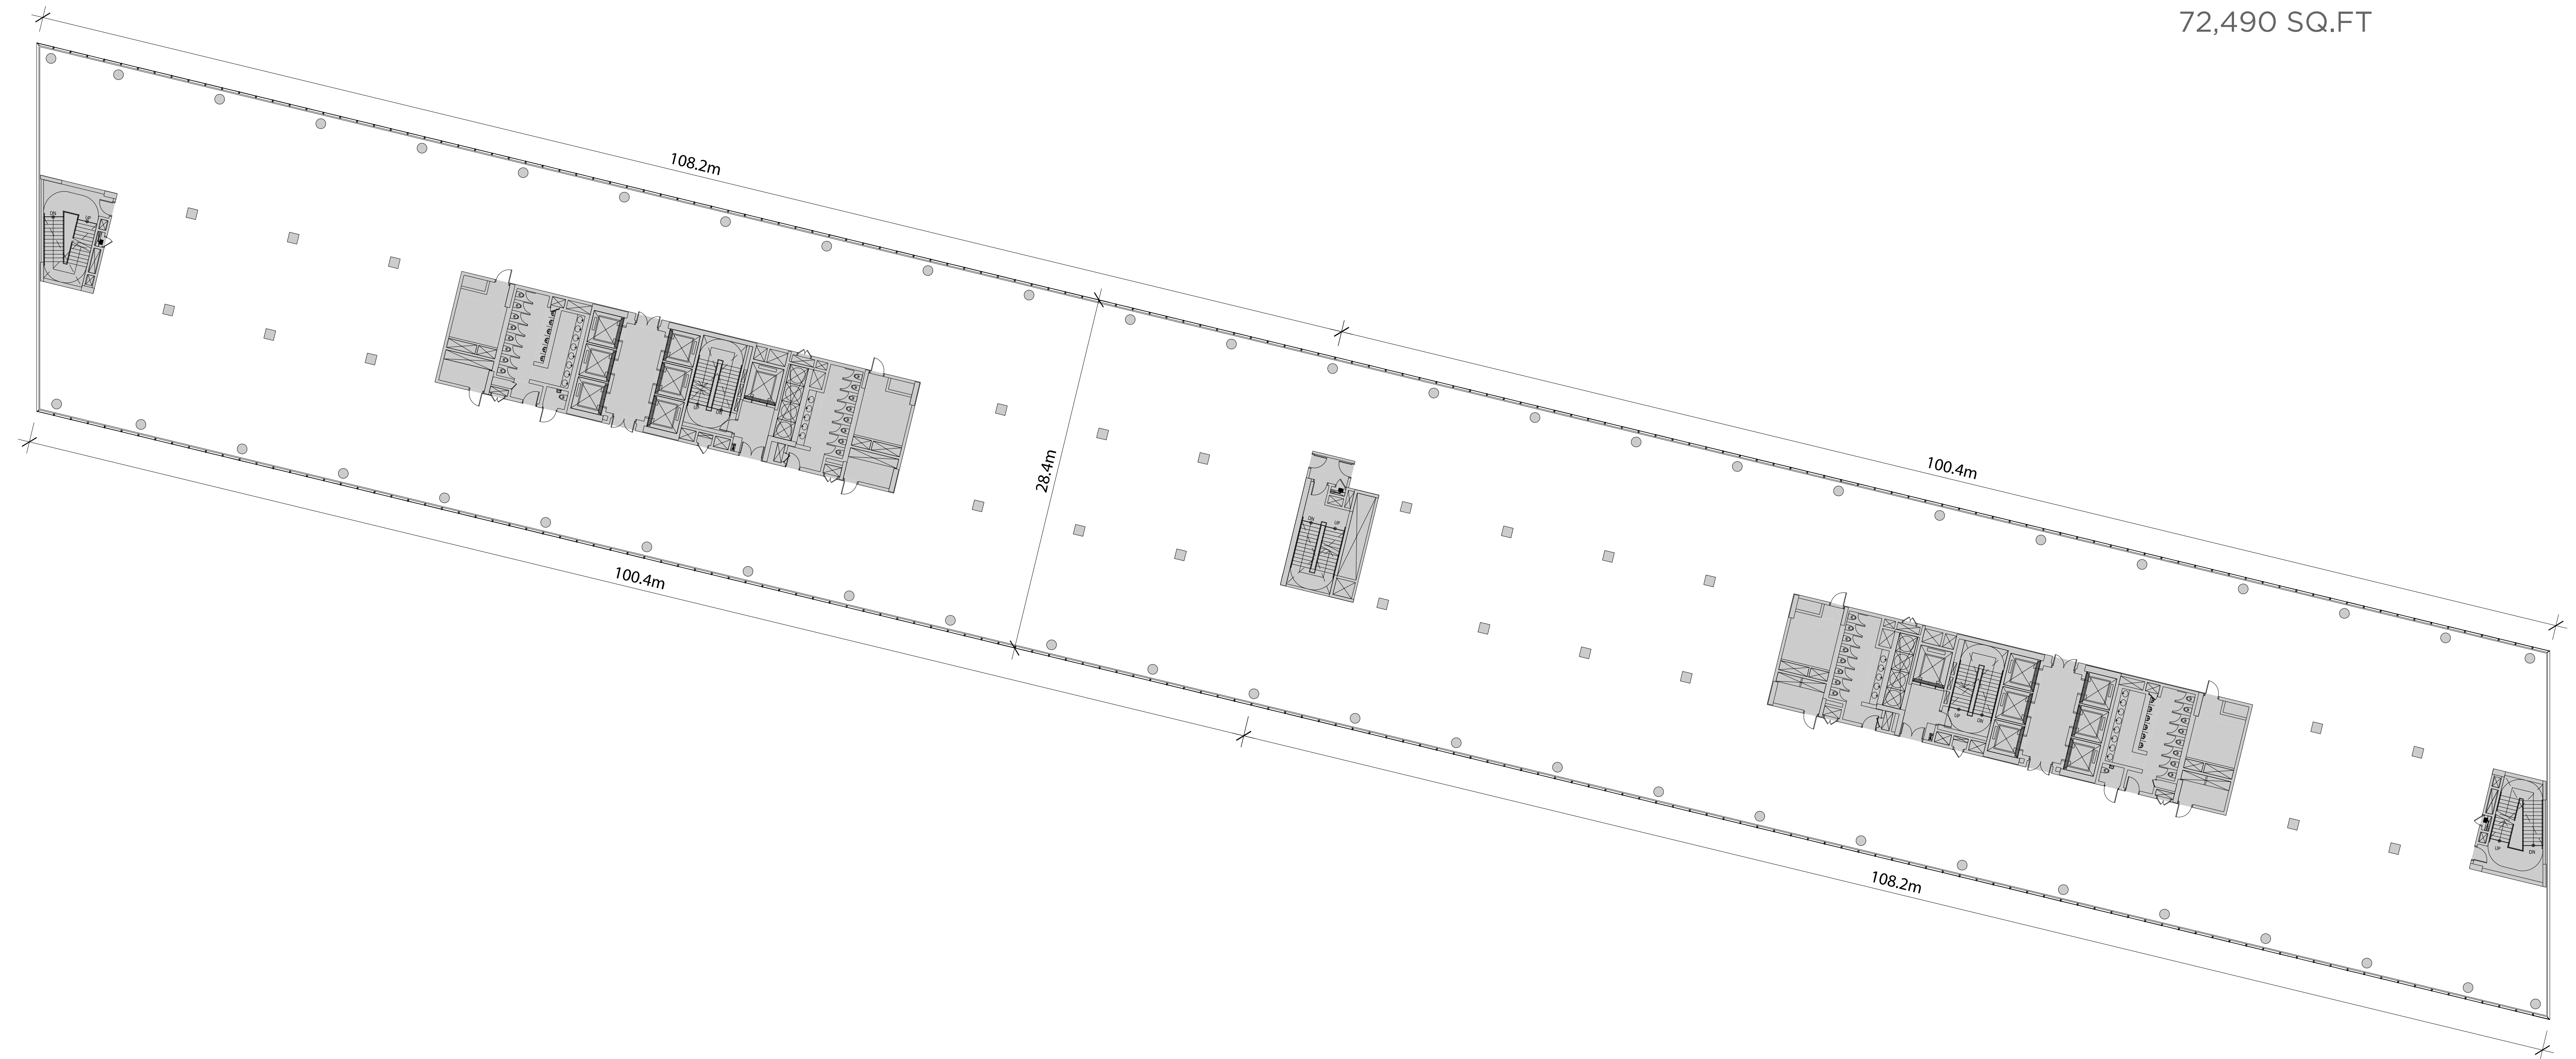

TOTAL RSF 6,735 SQ.M
72,490 SQ.FT

TYPICAL FLOOR PLAN

FOR FURTHER INFORMATION, PLEASE CONTACT TSI GENERAL MANAGER - LEASING: SAMIRA GUPTA (+91 9963823337)